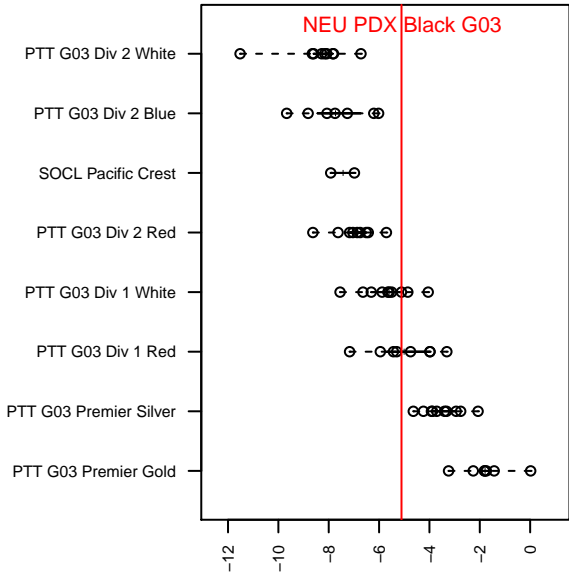

**attack and defense variance (black dot)  
relative to other teams  
and top 10 in region**

**attack and defense rating  
relative to others at age  
and all opponents in last 13 months**

**Performance relative to 13 month average**